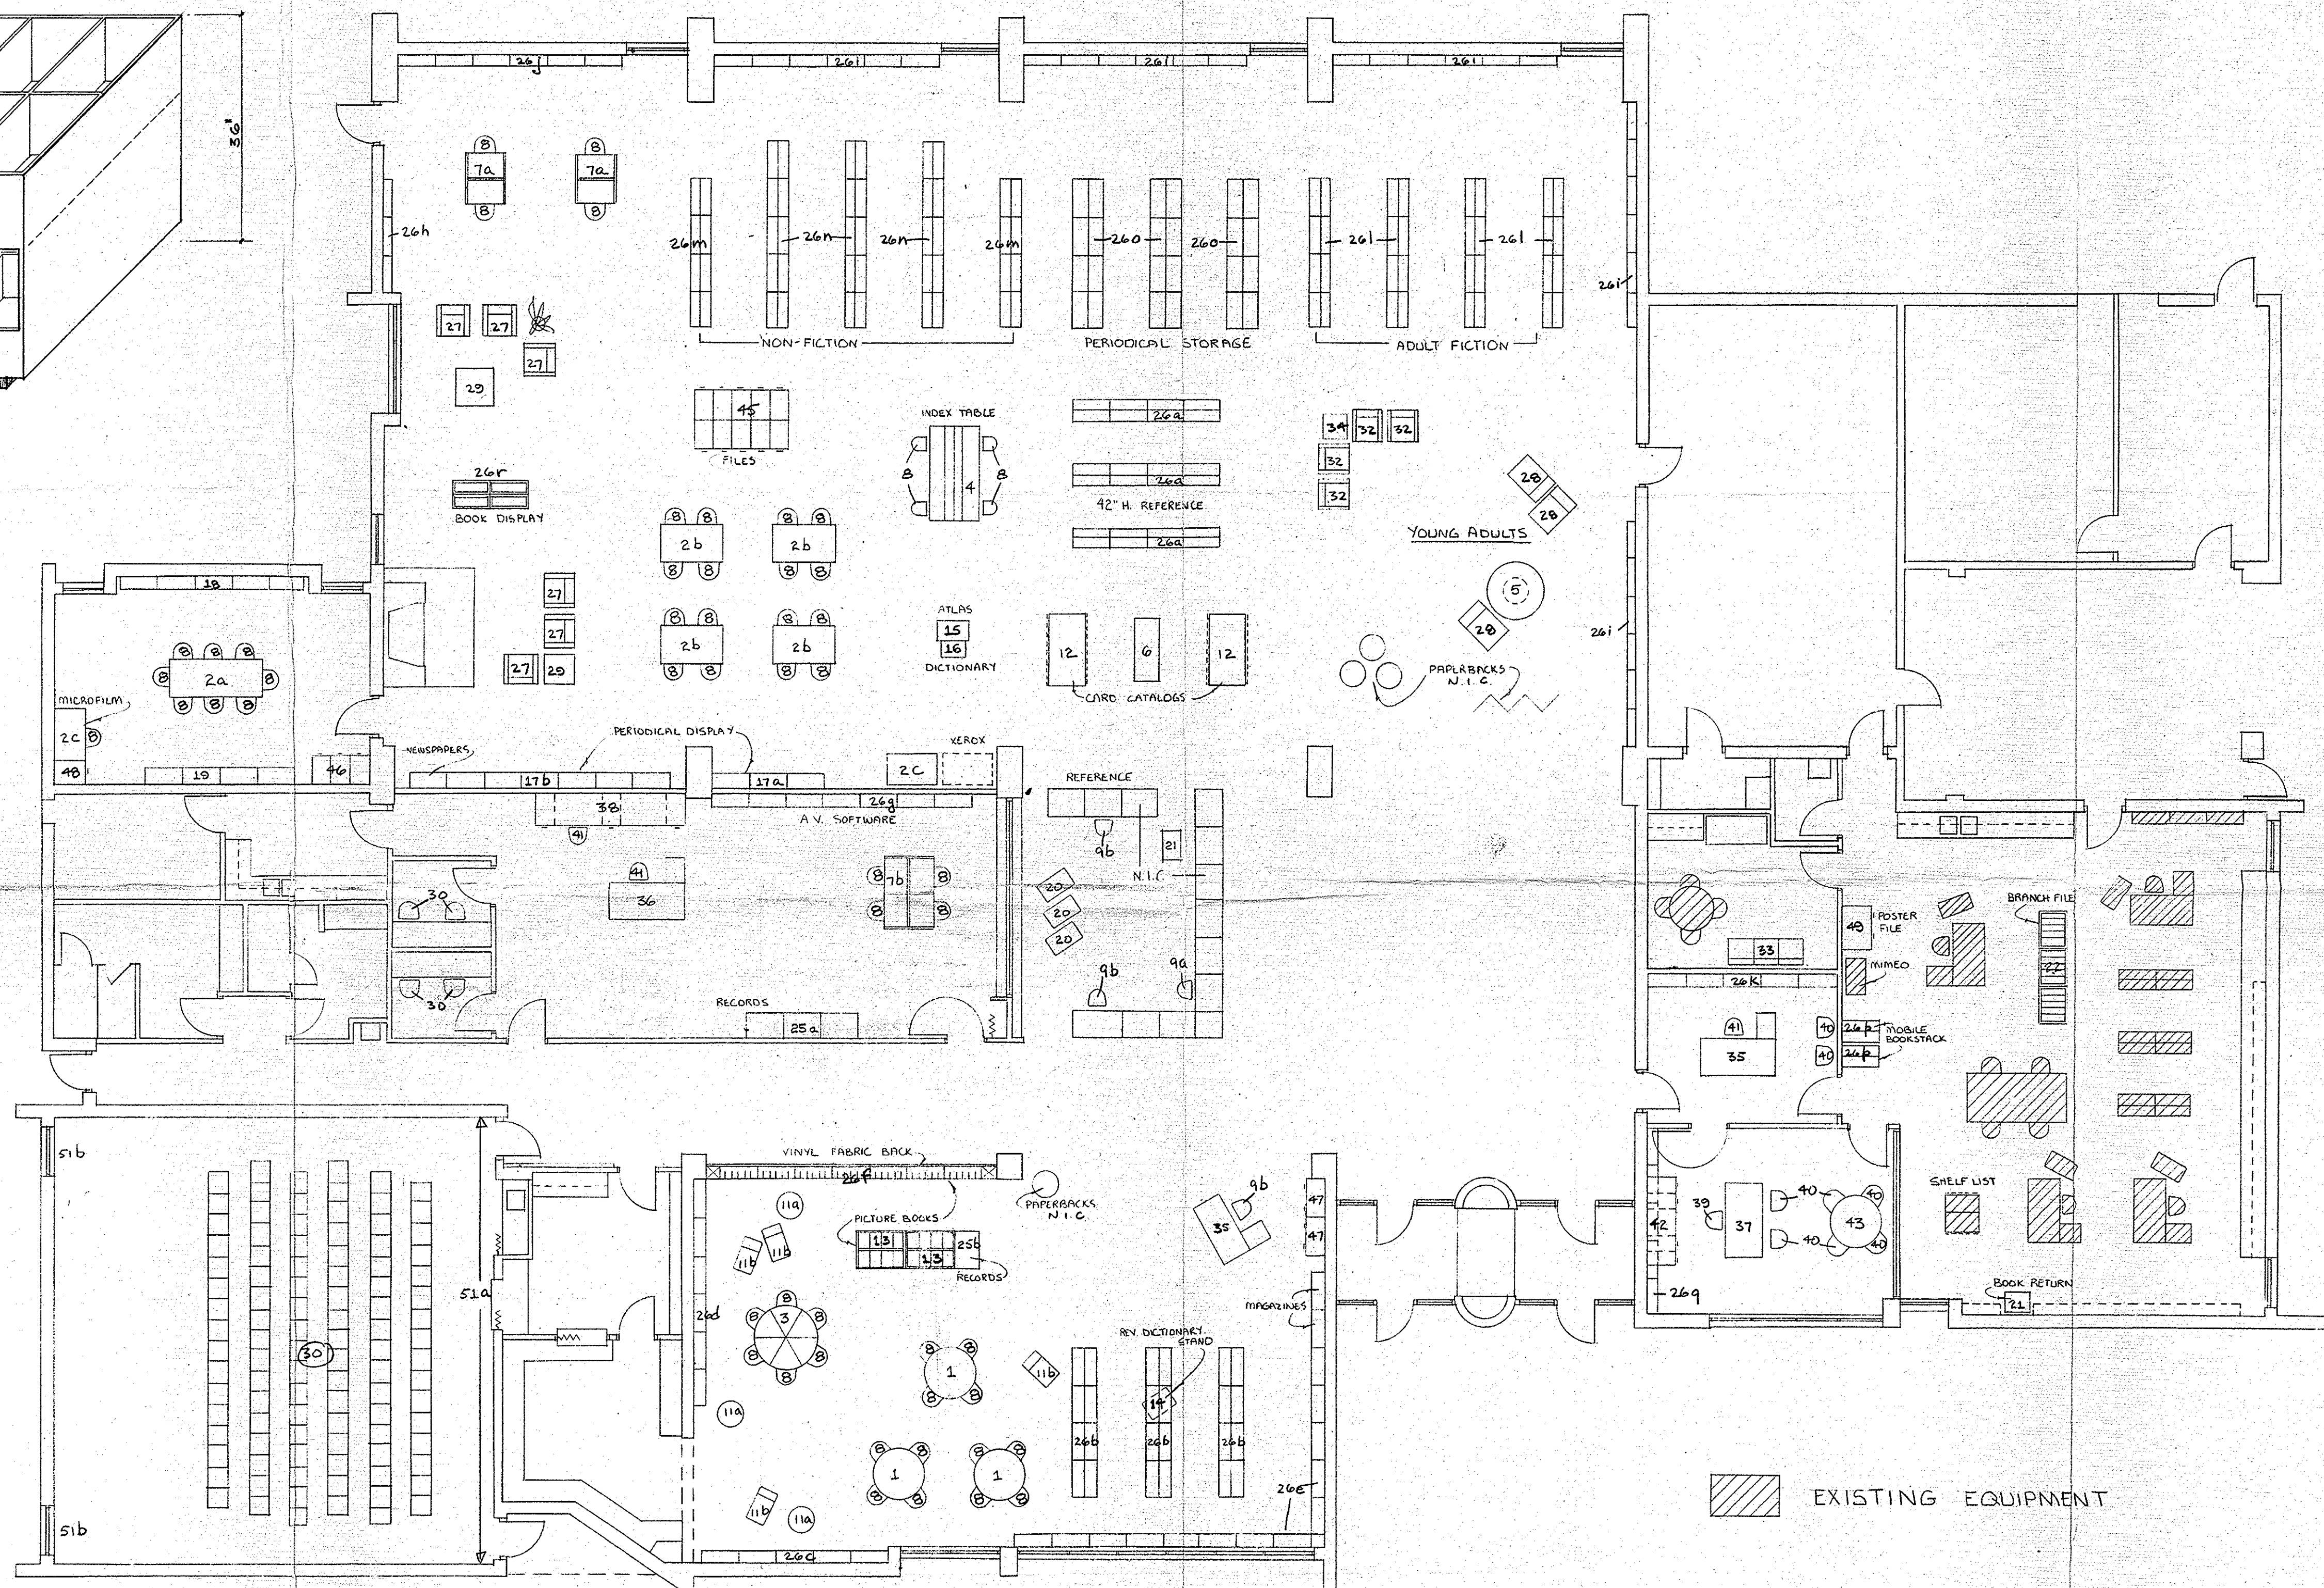

DETAIL ITEM # 13

FURNITURE PLAN  
SCALE 1/8" = 1'-0"